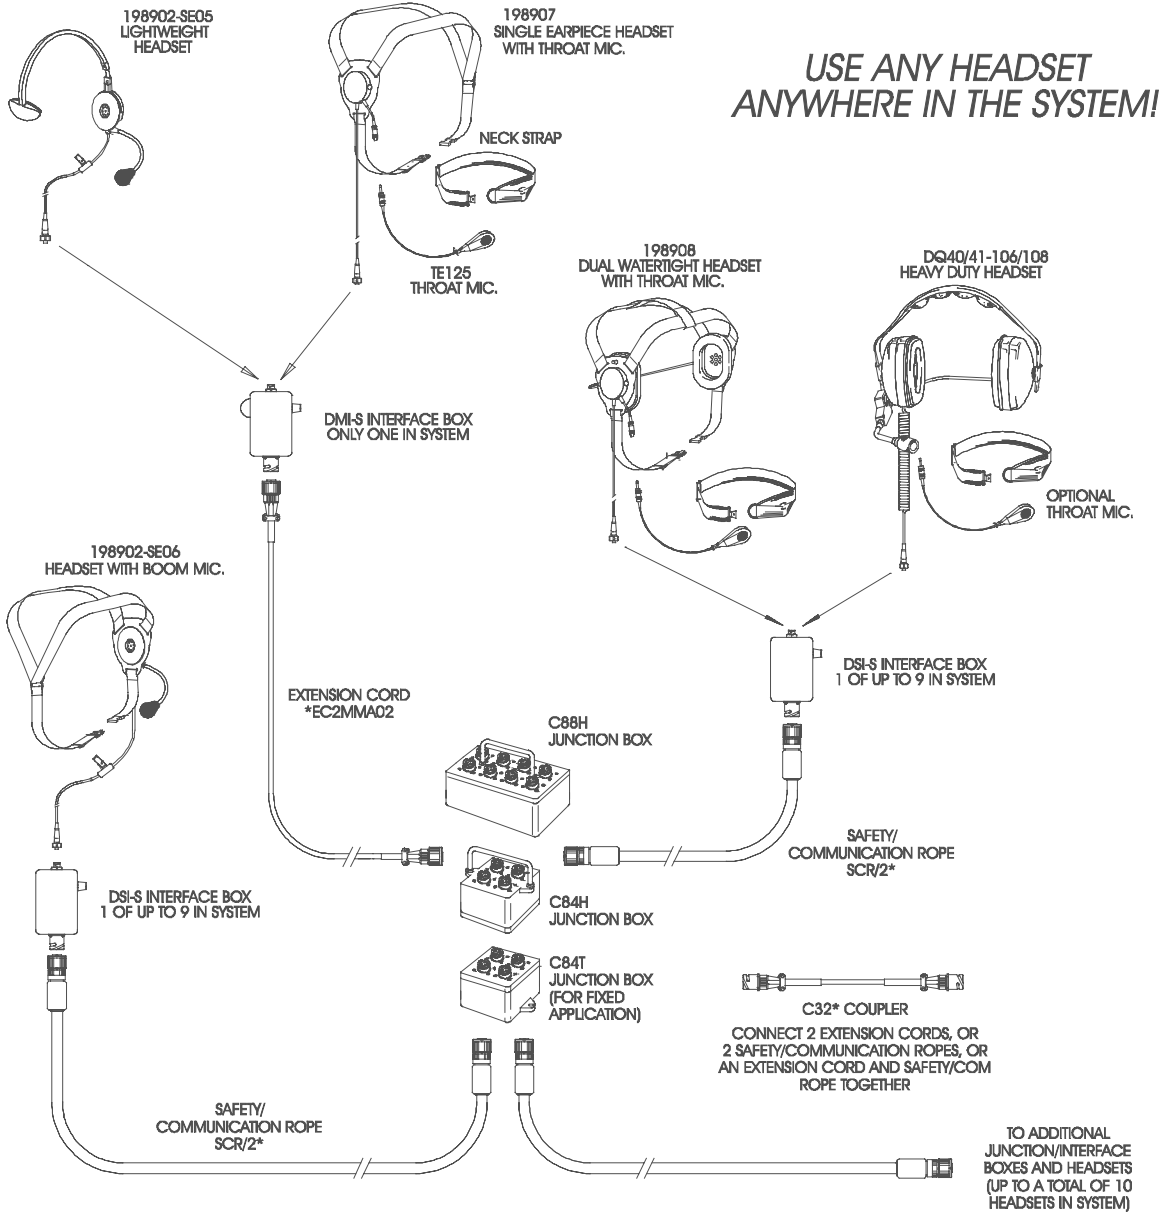

RESCOM[®]

MODULAR[™]

USE EITHER SAFETY/COM ROPE OR EXTENSION CORD!
ANY 1 OR MORE ROPES OR CORDS MAY BE UP TO 3 MILES OR 4.8 KM. LONG!