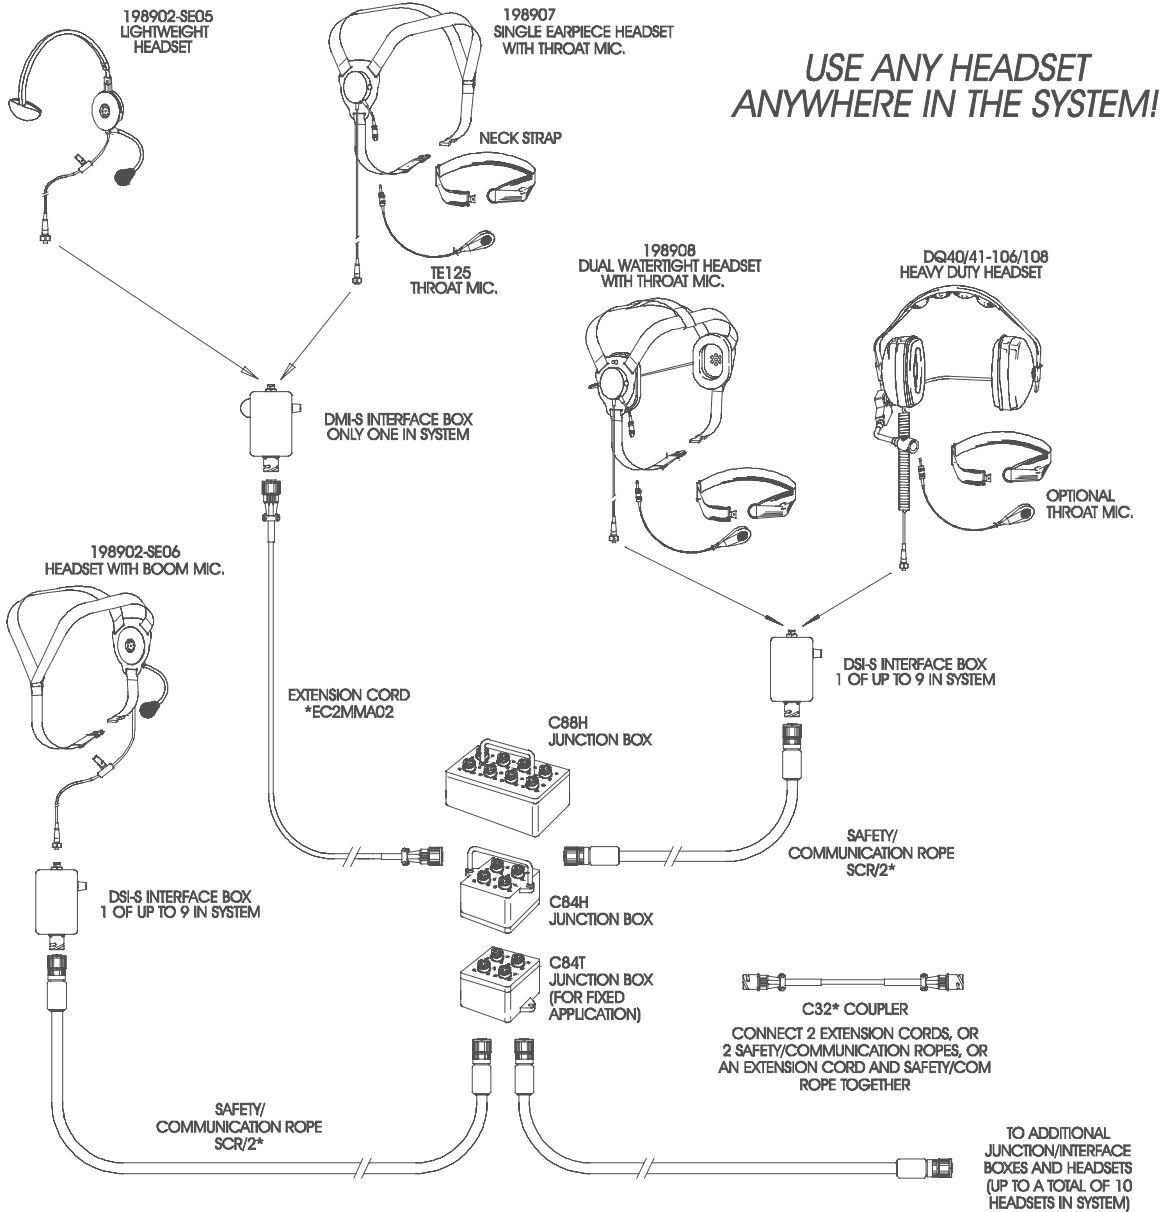

RESCOM[®]

MODULAR[™]

**USE ANY HEADSET
ANYWHERE IN THE SYSTEM!**

USE EITHER SAFETY/COM ROPE OR EXTENSION CORD!
ANY 1 OR MORE ROPES OR CORDS MAY BE UP TO 3 MILES OR 4.8 KM. LONG!